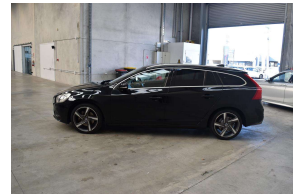

2012 Volvo V60 T6 AWD R Design

VEHICLE INFORMATION

Cash Price

Includes GST
Excludes on-road costs of $495

$21,990

Note: A Clean Car fee/rebate does not apply to this vehicle

Finance may be available on this vehicle. Ask one of our friendly staff for more information.

Gain peace of mind with Mechanical Breakdown Insurance. Ask us how.

Body

5 door, Station Wagon

Odometer

42,365 km

Engine

2950 cc

Fuel Type

Petrol

Transmission

Automatic

Wheels

-

VIN

YV1FW9056C1061322

Reg No.

PDD738

Ext Colour

Black

History

Ex-Overseas

Seats

5 seats

Interior

-

Audio

-

Stock ID

10902

Exterior Features

Interior Features

Mechanical Features

YOUR CAR STORE
indycars

Indy Cars, Phone 03 365 0363, Email sales@indycars.co.nz
501 Moorhouse Avenue, Waltham, Christchurch 8011, New Zealand
www.indycars.co.nz