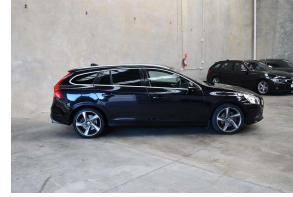

2012 Volvo V60 T6 AWD R Design

VEHICLE INFORMATION

Cash Price

Includes GST
Excludes on-road costs of $495

$21,990

Note: A Clean Car fee/rebate does not apply to this vehicle

Finance may be available on this vehicle. Ask one of our friendly staff for more information.

Gain peace of mind with Mechanical Breakdown Insurance. Ask us how.

Body

5 door, Station Wagon

Odometer

42,365 km

Engine

2950 cc

Fuel Type

Petrol

Transmission

Automatic

Wheels

-

VIN

YV1FW9056C1061322

Reg No.

PDD738

Ext Colour

Black

History

Ex-Overseas

Seats

5 seats

Interior

-

Audio

-

Stock ID

10902

Exterior Features

Interior Features

Mechanical Features

YOUR CAR STORE
indycars

Indy Cars, Phone 03 365 0363, Email sales@indycars.co.nz
501 Moorhouse Avenue, Waltham, Christchurch 8011, New Zealand
www.indycars.co.nz