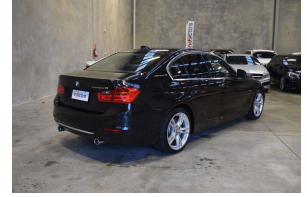

# 2015 BMW 335i Active Hybrid Luxury

### Body

4 door, Sedan

### Engine

2979 cc