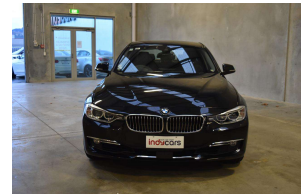

# 2015 BMW 335i Active Hybrid Luxury

### Body

4 door, Sedan

### Engine

2979 cc